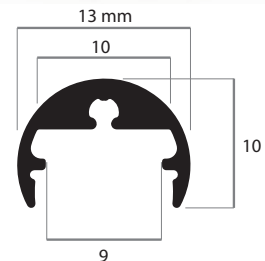

Peso | *Weight:* 100 gr/mt

Grado IP | *IP rating:* 20

Filo Incandescente | *Glow Wire:* 650 C°

Materiale | *Material:* Puro Alluminio 99.9%
Pure Aluminum 99.9%

Dimensione Strip Led
Led Strip Size: max 10mm

Può dissipare fino a
Can dissipate up to: 16 W/mt

Varianti colore | *Color variants:* Silver
Silver

Dimensioni | *Dimensions:* L 13 mm x H 10 mm
W 13 mm x H 10 mm

Lunghezza | *Length:* 2 metri
2-meters

ACCESSORI - ACCESSORIES (non inclusi - not included)