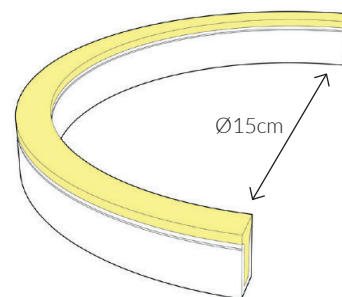

*Not included to be ordered separately*

**LED a scelta tra | LED choice between:**

SL125

Tensione | **Voltage:** ..... 12/24 Vdc

Fascio | **Beam:** ..... Simmetrico diffondente 120°  
*Symmetrical 120° wide beam*

Classe Isolamento | **Insulation Class:** Classe 3 | *Class 3*

Peso | **Weight:** ..... 0,260 gr

Grado IP | **IP rating:** ..... 65

Lunghezza Massima | **Max Length:** 10 metri | *10 meters*

Tipo LED | **LED Type** ..... SMD LED