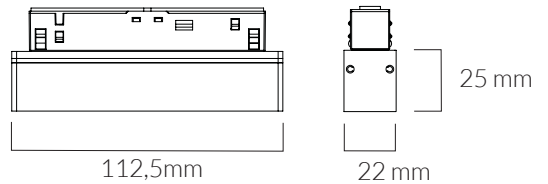

Alimentatore | Power Supply:

ON - OFF a bordo | ON - OFF on board

Tensione | Voltage: 48 Vdc

Fascio | Beam: 24° standard
 24° standard

Peso | Weight: 200 gr

Grado IP | IP Rating: 20

Filo Incandescente | Glow Wire: 650 C°