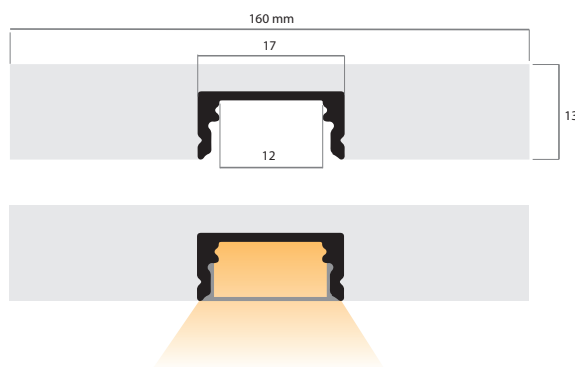

PG110/GR

Profilo in alluminio PR110 incassato in lastra di Glasroc®, per installazioni esterne ad incasso a scomparsa.
PR110 aluminum profile embedded in a Glasroc® sheet, for outdoor trimless recessed installations.

CODICE	LUNGHEZZA	COLORE	LISTINO
PG110/GR	2 MT	Cartongesso	180 €

*L'imballo minimo evadibile è di 10 pezzi.
The minimum evadable packaging is 10 pieces.*

Può dissipare fino a 20 w/mt
Power dissipation up to 20 w/mt

ACCESSORI - ACCESSORIES

COG110/GR - € 90

Connettore angolo 90° in Glasroc®.

Base 160 mm x altezza 260 mm x spessore 13 mm

Glasroc® 90° angle connector.

Base 160 mm x height 260 mm x thickness 13 mm

EN110 - € 0,63

Tappo chiuso grigio

Gray closed end cap

EN110/1 - € 0,63

Tappo forato grigio

Gray end cap with hole

PR990 - € 7,88

Schermo trasparente 2 mt

Transparent cover 2 mt

PR991 - € 9,45

Schermo opaco 2 mt

White cover 2 mt