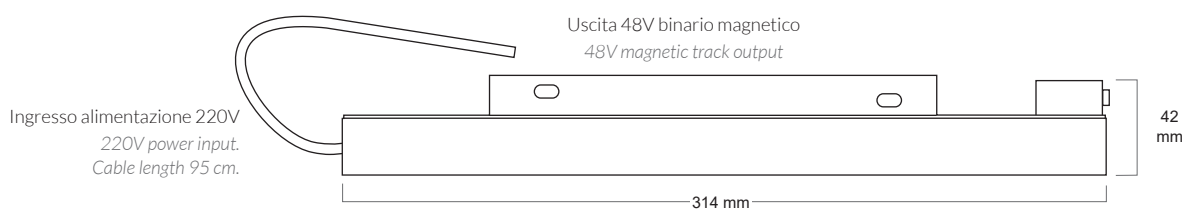

CODICE	CONSUMO	COLORE	TENSIONE	IP	LISTINO
TR48200/MG/NE	200W	NERO	48V	67	168 €
TR48200/MG/BI	200W	BIANCO	48V	67	168 €