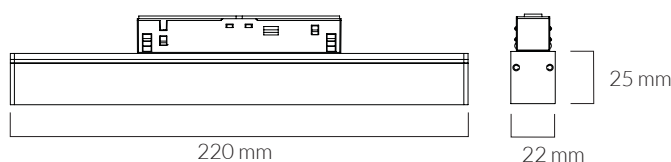

- Corpo in estrusione di alluminio verniciato a polveri
- Led durata utile: 50 000 (h) L90
- Apparecchio IP20
- Fascio d'apertura 24°
- Chip con CRI95 e 3 Step MacAdam

- Body in extruded aluminum powder coated
- Led life 50 000 (h) L90
- IP20 protection degree
- 24° beam angle lens
- CRI95 and 3 Step MacAdam chip LED

2700K

CODICE CODE	COLORE BARRA BAR COLOR	DC	CONSUMO POWER	LUMEN	COLORE COLOR	LISTINO PRICE
MG12LBH/NE	NERO - BLACK	48 V	12 W	1052	2700 K	90 €
MG12LBH/BI	BIANCO - WHITE	48 V	12 W	1052	2700 K	90 €
MG12LBC/NE	NERO - BLACK	48 V	12 W	1100	3000 K	90 €
MG12LBC/BI	BIANCO - WHITE	48 V	12 W	1100	3000 K	90 €
MG12LBN/NE	NERO - BLACK	48 V	12 W	1166	4000 K	90 €
MG12LBN/BI	BIANCO - WHITE	48 V	12 W	1166	4000 K	90 €

Alimentatore dimmerabile 1-10V DALI e WIFI su richiesta
1-10V dimmable power supply DALI and WIFI on request

È possibile richiedere la doppia accensione per i corpi illuminanti, necessita di 2 alimentatori.

It is possible to request double switching for the lighting bodies, necessity of 2 power supplies.

bridgelux.