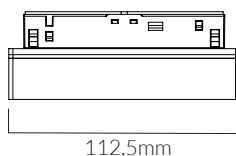

- Corpo in estrusione di alluminio verniciato a polveri
- Led durata utile: 50 000 (h) L90
- Apparecchio IP20
- Fascio d'apertura 24°
- Chip con CRI95 e 3 Step MacAdam

- Body in extruded aluminum powder coated
- Led life 50 000 (h) L90
- IP20 protection degree
- 24° beam angle lens
- CRI95 and 3 Step MacAdam chip LED

2700K

CODICE CODE	COLORE BARRA BAR COLOR	DC	CONSUMO POWER	LUMEN	COLORE COLOR	LISTINO PRICE
MG06LBH/NE	NERO - BLACK	48 V	6 W	526	2700 K	75 €
MG06LBH/BI	BIANCO - WHITE	48 V	6 W	526	2700 K	75 €
MG06LBC/NE	NERO - BLACK	48 V	6 W	550	3000 K	75 €
MG06LBC/BI	BIANCO - WHITE	48 V	6 W	550	3000 K	75 €
MG06LBN/NE	NERO - BLACK	48 V	6 W	583	4000 K	75 €
MG06LBN/BI	BIANCO - WHITE	48 V	6 W	583	4000 K	75 €

Alimentatore dimmerabile 1-10V DALI e WIFI su richiesta
1-10V dimmable power supply DALI and WIFI on request

bridgelux

È possibile richiedere la doppia accensione per i corpi illuminanti, necessita di 2 alimentatori.

It is possible to request double switching for the lighting bodies, necessity of 2 power supplies.