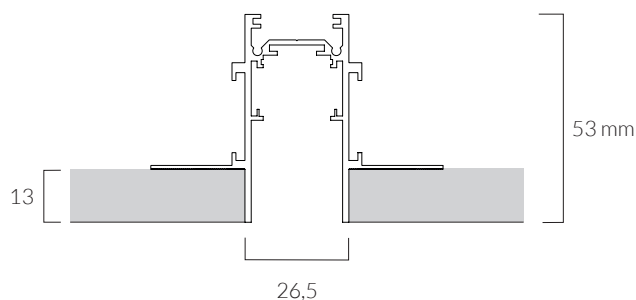

BINARIO 48V INCASSO A SCOMPARSA

TRIMLESS RECESSED 48V TRACK PROFILE

Prodotto disponibile da ottobre. | Product available starting from october.

MG240/NE - € 190

Binario magnetico 2 metri nero | Magnetic track 2-meter black

MG240/BI - € 190 - Bianco | White

MG240/NE/1MT - € 90

Binario magnetico 1 metro nero | Magnetic track 1 meter black

MG240/BI/1MT - € 90 - Bianco | White

SCHEMA DI COLLEGAMENTO CONNECTION DIAGRAM

- Profilo estruso in alluminio puro al 99%, verniciato a polveri epossidiche
- Elettrificato con 4 conduttori in rame da 2mm² max 15A
- Versione per montaggio a incasso a scomparsa
- Il binario può essere tagliato sul posto di lavoro nelle dimensioni desiderate

- 99% Pure aluminum Extruded profile
- Electrified with 4 conductor, made of 2mm² copper max 15A
- Trimless recessed mounting version with flaps
- The track can be cut at the workplace to the desired size

ACCESSORI - ACCESSORIES

EN540/NE - € 5,25

Tappo di chiusura nero binario magnetico
Black closing cap for magnetic track

EN540/BI - Bianco | White

CO540X/NE - € 12,60

Giunzione lineare meccanica nero
Black mechanical linear joint

CO540X/BI - Bianco | White

MGAL/NE - € 21

Modulo alimentazione 4p magnetico nero
Black magnetic 4p power supply module

MGAL/BI - Bianco | White

MGALC/NE - € 21

Giunzione magnetica lineare nero
Black linear magnetic junction

MGALC/BI - Bianco | White

MGCOF540/NE - € 29

Giunzione flessibile nero binario magnetico
Black flexible joint for magnetic track

MGCOF540/BI - Bianco | White

MGCO240/NE2 - € 55

Giunzione angolare meccanica 90° nero
90° black mechanical angular joint

MGCO240/BI2 - Bianco | White

TR48100/MG/NE - € 137

Alimentatore a scomparsa 100W nero
100W black retractable power supply for magnetic track
TR48100/MG/BI - Bianco | White

TR48200/MG/NE - € 168

Alimentatore a scomparsa 200W nero
200W black retractable power supply for magnetic track
TR48200/MG/BI - Bianco | White

MGCO540/NE1 - € 21

Giunzione angolare elettrica 90° nero
Black 90° electrical angular joint

MGCO540/BI1 - Bianco | White