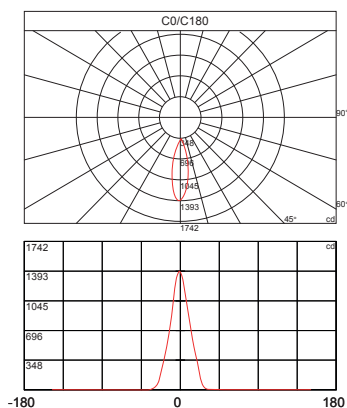

DARK LIGHT MAGNETICA 6W

MAGNETIC DARK LIGHT

Prodotto disponibile da settembre.
Product available starting from september.

- Corpo in estrusione di alluminio verniciato a polveri
- Led durata utile: 50 000 (h) L90
- Apparecchio IP20
- Fascio d'apertura 24°
- Chip con CRI95 e 3 Step MacAdam

- Body in extruded aluminum powder coated
- Led life 50 000 (h) L90
- IP20 protection degree
- 24° beam angle lens
- CRI95 and 3 Step MacAdam chip LED

2700K

CODICE CODE	COLORE BARRA BAR COLOR	DC	CONSUMO POWER	LUMEN	COLORE COLOR	LISTINO PRICE
MG06LBH/NE	NERO - BLACK	48 V	6 W	526	2700 K	75 €
MG06LBH/BI	BIANCO - WHITE	48 V	6 W	526	2700 K	75 €
MG06LBC/NE	NERO - BLACK	48 V	6 W	550	3000 K	75 €
MG06LBC/BI	BIANCO - WHITE	48 V	6 W	550	3000 K	75 €
MG06LBN/NE	NERO - BLACK	48 V	6 W	583	4000 K	75 €
MG06LBN/BI	BIANCO - WHITE	48 V	6 W	583	4000 K	75 €

Alimentatore dimmerabile 1-10V DALI e WIFI su richiesta
1-10V dimmable power supply DALI and WIFI on request

bridgelux

È possibile richiedere la doppia accensione per i corpi illuminanti, necessita di 2 alimentatori.

It is possible to request double switching for the lighting bodies, necessity of 2 power supplies.

CURVA FOTOMETRICA
PHOTOMETRIC CURVE