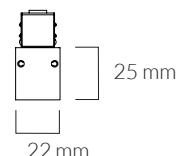

- Corpo in estrusione di alluminio verniciato a polveri
- Led durata utile: 50 000 (h) L90
- Apparecchio IP20
- Fascio d'apertura 24°
- Chip con CRI95 e 3 Step MacAdam

- Body in extruded aluminum powder coated
- Led life 50 000 (h) L90
- IP20 protection degree
- 24° beam angle lens
- CRI95 and 3 Step MacAdam chip LED

2700K

CODICE CODE	COLORE BARRA BAR COLOR	DC	CONSUMO POWER	LUMEN	COLORE COLOR	LISTINO PRICE
MG06LBH/NE	NERO - BLACK	48 V	6 W	526	2700 K	75 €
MG06LBH/BI	BIANCO - WHITE	48 V	6 W	526	2700 K	75 €
MG06LBC/NE	NERO - BLACK	48 V	6 W	550	3000 K	75 €
MG06LBC/BI	BIANCO - WHITE	48 V	6 W	550	3000 K	75 €
MG06LBN/NE	NERO - BLACK	48 V	6 W	583	4000 K	75 €
MG06LBN/BI	BIANCO - WHITE	48 V	6 W	583	4000 K	75 €

Alimentatore dimmerabile 1-10V DALI e WIFI su richiesta
1-10V dimmable power supply DALI and WIFI on request

bridgelux

È possibile richiedere la doppia accensione per i corpi illuminanti, necessita di 2 alimentatori.

It is possible to request double switching for the lighting bodies, necessity of 2 power supplies.