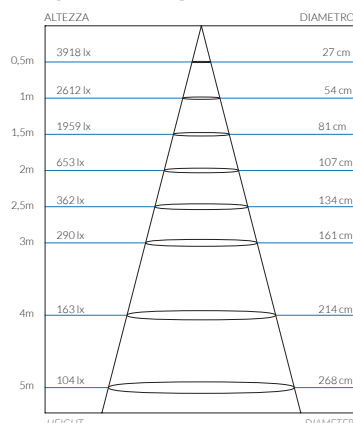

- Connection can be oriented vertically and horizontally
- Strip length 10 meters (can be sectioned by the customer)
- PVC coated AISI304 steel strip
- Two color variants black or white
- Led strip can be ordered separately

It is possible to request double switching for the lighting bodies, necessity of 2 power supplies.

bridgelux.

CURVA FOTOMETRICA  
PHOTOMETRIC CURVE

CONO DI LUCE 24°  
24° CONE OF LIGHT