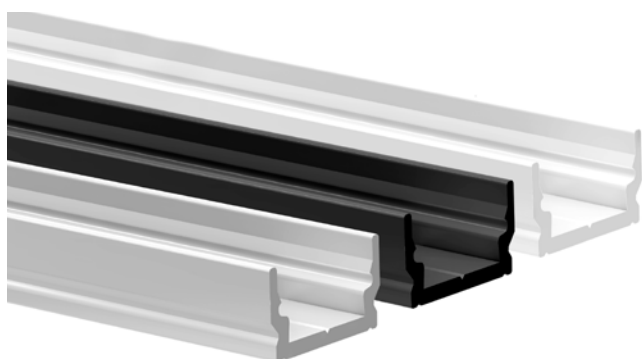

CODICE	LUNGHEZZA	COLORE	LISTINO
PR101	2 MT	Silver	17 €
PR101/NE	2 MT	Nero	19 €
PR101/BI	2 MT	Bianco	19 €
PR101/3	3 MT	Silver	26 €
PR101/3NE	3 MT	Nero	29 €
PR101/3BI	3 MT	Bianco	29 €

Può dissipare fino a 20 w/mt
Power dissipation up to 20 w/mt

*Confezioni da 10pz
*Packs of 10pcs

COLORI SU RICHIESTA - COLORS ON REQUEST