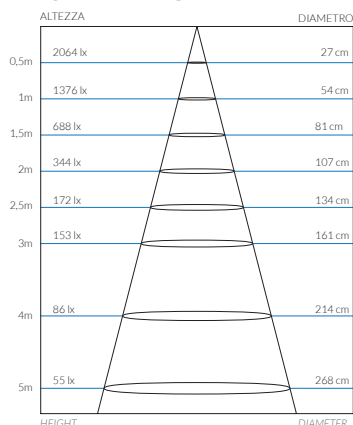

CONO DI LUCE 24°
24° CONE OF LIGHT