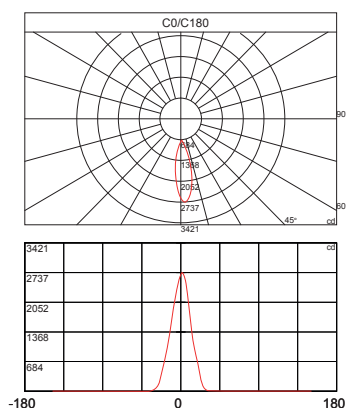

CURVA FOTOMETRICA
PHOTOMETRIC CURVE