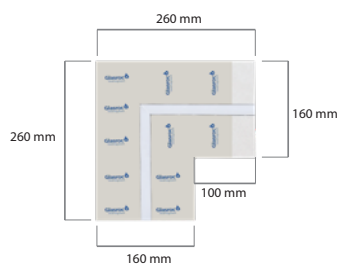

ACCESSORI - ACCESSORIES

COG110/GR - € 90

Connettore angolo 90° in Glasroc®.

Base 160 mm x altezza 260 mm x spessore 13 mm

Glasroc® 90° angle connector.

Base 160 mm x height 260 mm x thickness 13 mm

EN110 - € 0,63

Tappo chiuso grigio

Gray closed end cap

EN110/1 - € 0,63

Tappo forato grigio

Gray end cap with hole

PR990 - € 7,88

Schermo trasparente 2 mt

Transparent cover 2 mt

PR991 - € 9,45

Schermo opaco 2 mt

White cover 2 mt