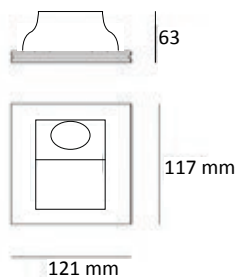

CODICE	LISTINO
GE1030	€ 16,00

Portalamпада GU10 incluso
GU 10 lamp holder included

Lampada non inclusa lamp not included